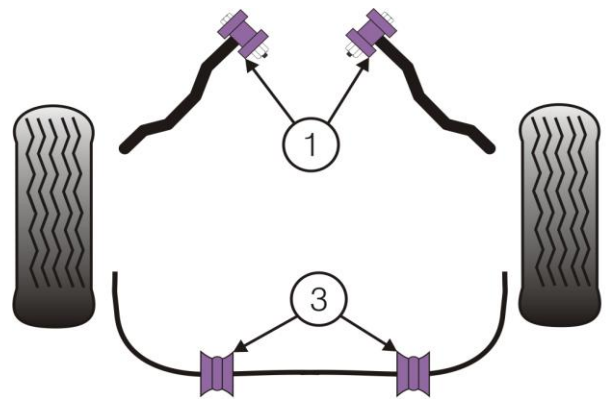

BMW

X5 E53 (1998-2006)

1	Radius Arm To Chassis Bush		
	PFF5-901	2 per car	£29.95 ea

3	Front Anti Roll Bar To Chassis Bush		
	PFF5-905-29	2 per car 29mm	£18.95 ea

4	Rear Subframe To Chassis Bush		
	PFR5-908	4 per car	£66.95 ea

5	Rear Anti Roll Bar Mounting Bush		
	PFR5-1007-10	2 per car / 10mm	£14.25 ea

KITS	
Front kit (inc 1,2)	£97.80
Rear kit (inc 4,5)	£296.30

NOTES	
Check all anti roll bar sizes before ordering	

Prices shown are GB Pounds plus VAT   All parts are priced individually and should be ordered in the quantity listed as "per car"