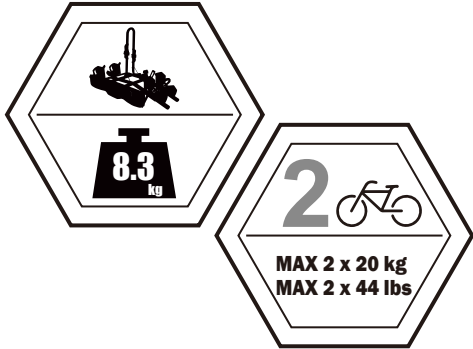

BUZZYBEE 2

10"		26"		29"	
Tire diameter		Tire diameter		Tire diameter	
MIN	MAX	MIN	MAX	MIN	MAX
61cm(24")	91cm(36")	86cm(34")	114cm(45")	91cm(36")	119cm(47")